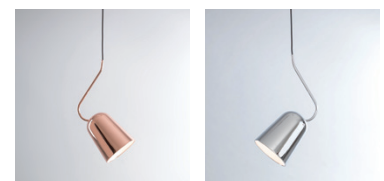

## DODO 嘟嘟鳥

Drawing back fondest memories to a character in the Alice in the Wonderland fairytale, DODO the birds' appearance is comical yet beautiful. Inspired by his whimsical body shape, DODO is undoubtedly the best demonstration of natural simplicity. Equipped with dip switch, the DODO light can light up anyone's courage and adventurous mind. In addition, its adjustable shade provides ample covering and tilts at whatever angle your heart desires. Time to light up your world! Meet DODO.

### Dodo Pendant

SQ-218PS  
E26 1 x Max 60W  
Shade rotatable  
Black textile wire

Materials : steel  
Color : copper / chrome / matt  
black / shiny white  
Canopy : same as shade color

### Dodo Floor

SQ-218FR  
E26 1 x Max 60W  
Shade rotatable  
Dip switch  
Black textile cord

Materials : steel  
Color : matt black

copper

chrome

matt black

shiny white

Measurement : inches