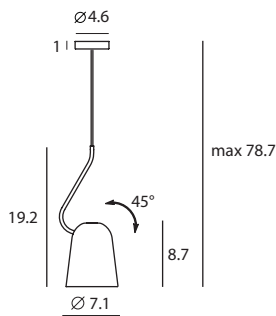

### Dodo Pendant

SQ-218PS  
E26 1 x Max 60W  
Shade rotatable  
Black textile wire

Materials : steel  
Color : copper / chrome / matt  
black / shiny white  
Canopy : same as shade color

### Dodo Floor

SQ-218FR  
E26 1 x Max 60W  
Shade rotatable  
Dip switch  
Black textile cord

Materials : steel  
Color : matt black

copper

chrome

matt black

shiny white

Measurement : inches